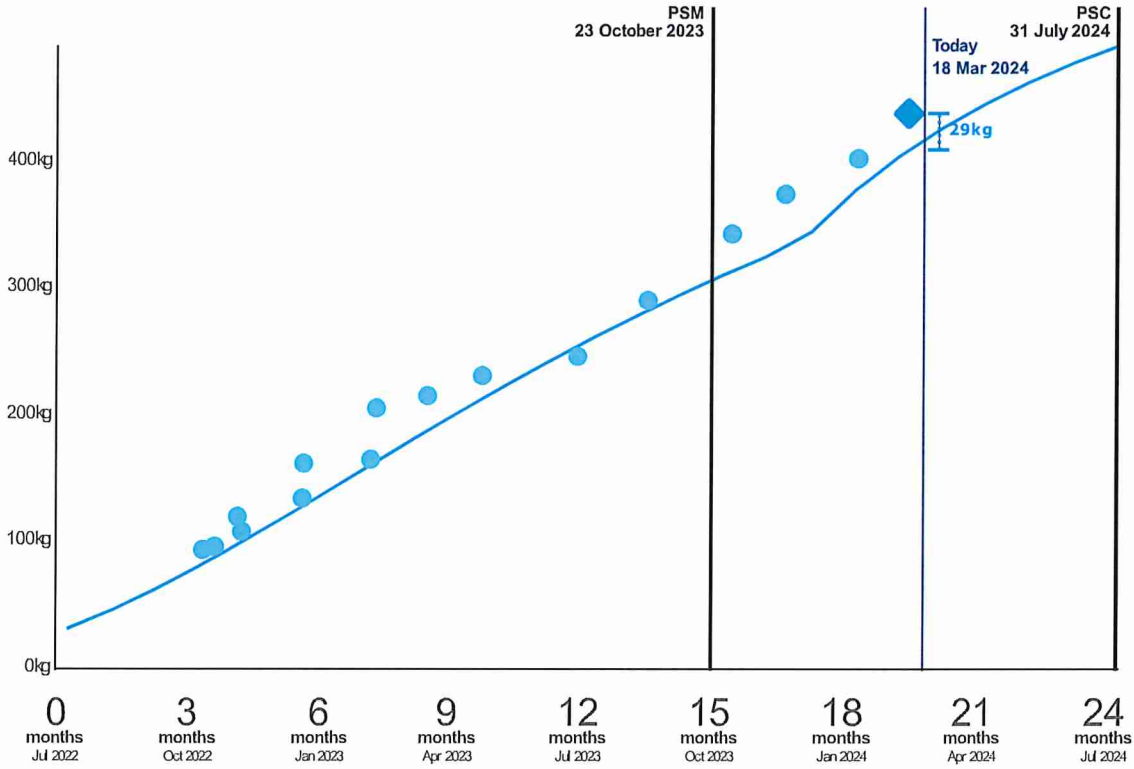

# 2022 Spring Born

7/03/2024

## Young stock trend

All 50 animals in this weighing are displayed

© Copyright LIC. All rights reserved.

[Terms and conditions](#) [Privacy statement](#)